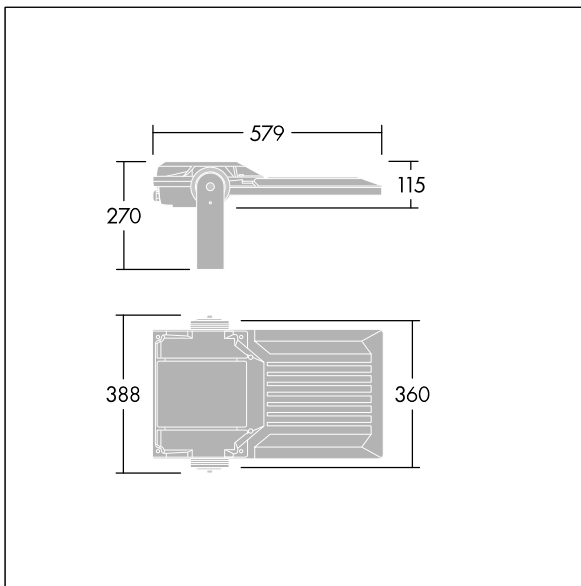

TLG_AFP2_M_M.wmf

This product contains a light source of energy efficiency class E.

All values marked with an * are rated values. Thorn uses tried and tested components from leading suppliers, however there may be isolated instances of technology-related failures of individual LEDs during the rated product lifetime. International standards set the tolerance in initial flux and connected load at ±10%. Unless stated otherwise, the values apply to an ambient temperature of 25°C.