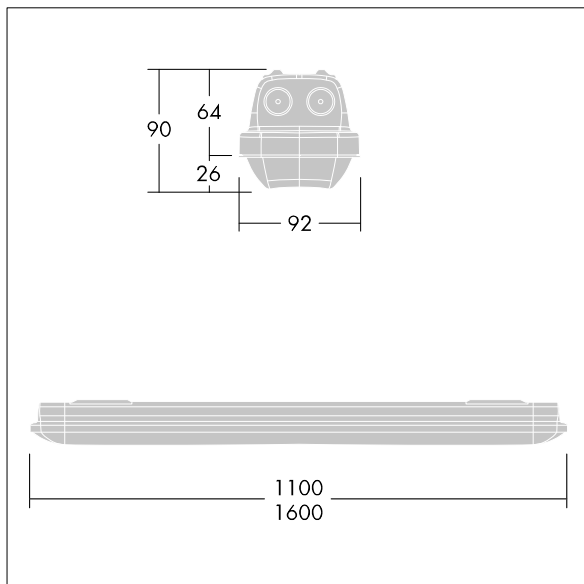

TLG_AQUP_M_LD1.wmf

This product contains a light source of energy efficiency class D.

All values marked with an * are rated values. Thorn uses tried and tested components from leading suppliers, however there may be isolated instances of technology-related failures of individual LEDs during the rated product lifetime. International standards set the tolerance in initial flux and connected load at ±10%. Unless stated otherwise, the values apply to an ambient temperature of 25°C.

Thorn Lighting is constantly developing and improving its products. The right is reserved to change specifications without prior notification or public announcement.
© Thorn Lighting