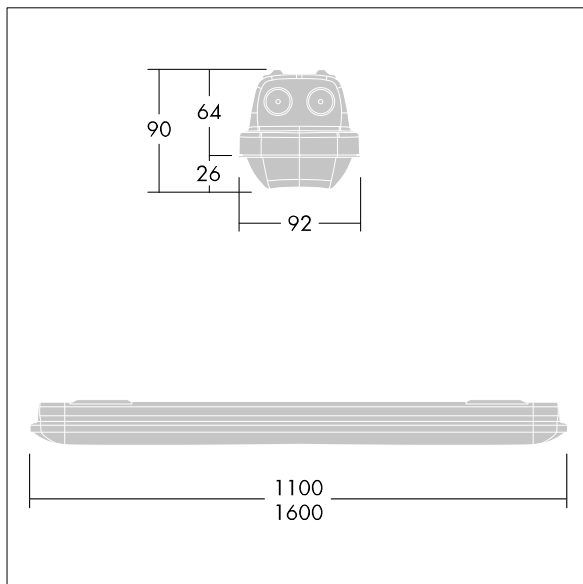

TLG_AQUP_M_LD1.wmf

This product contains a light source of energy efficiency class D.

All values marked with an * are rated values. Thorn uses tried and tested components from leading suppliers, however there may be isolated instances of technology-related failures of individual LEDs during the rated product lifetime. International standards set the tolerance in initial flux and connected load at $\pm 10\%$. Unless stated otherwise, the values apply to an ambient temperature of 25°C.

Thorn Lighting is constantly developing and improving its products. The right is reserved to change specifications without prior notification or public announcement.
© Thorn Lighting