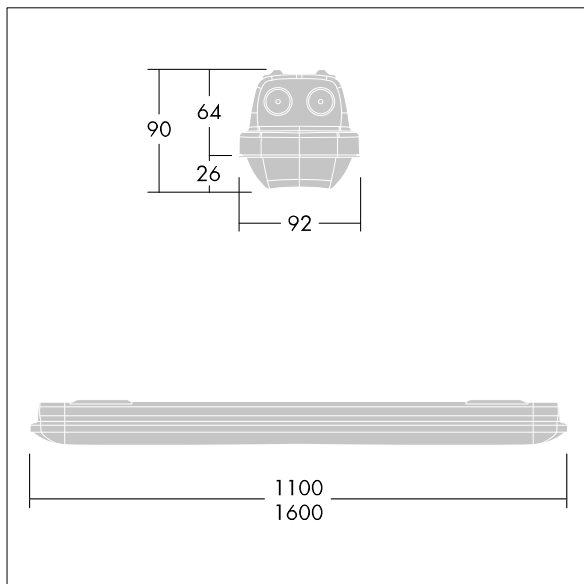

TLG_AQUP_M_LD1.wmf

This product contains a light source of energy efficiency class D.

All values marked with an * are rated values. Thorn uses tried and tested components from leading suppliers, however there may be isolated instances of technology-related failures of individual LEDs during the rated product lifetime. International standards set the tolerance in initial flux and connected load at $\pm 10\%$. Unless stated otherwise, the values apply to an ambient temperature of 25°C.

Thorn Lighting is constantly developing and improving its products. The right is reserved to change specifications without prior notification or public announcement.
© Thorn Lighting