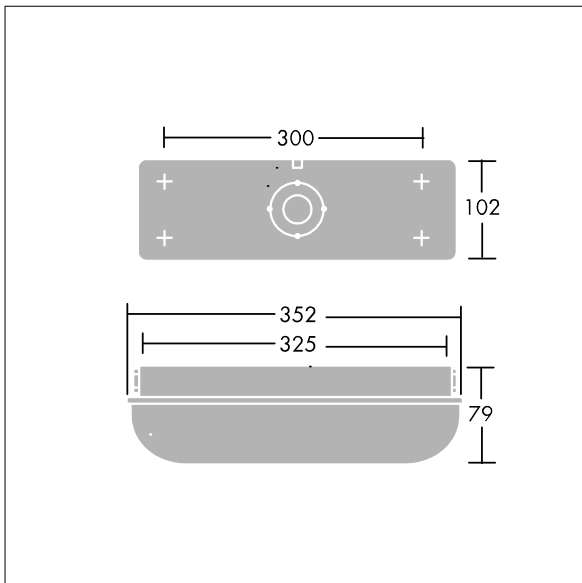

## 96636082 ESCORT I-SLCT 800/1K-840 HF

IP65 IK10      850°C T<sub>a</sub>25

A durable, all weather bulkhead for surface mounting.

A self-contained, IP65, weatherproof bulkhead luminaire. Electronic, fixed output control gear. Durable, white, stove enamelled die-cast aluminium body and opal polycarbonate diffuser with vandal resistant screw fixings (Type T25 TORX screwdriver required). Suitable for interior and exterior industrial or public amenity usage. Lumen output selectable via internal switch. Complete with 4000K LED

ambient temperature: 0°C to +25°C

Dimensions: 352 x 102 x 79 mm

Luminaire input power: 7.3 W

Luminaire luminous flux: 800 lm

Luminaire efficacy: 110 lm/W

Weight: 1 kg

TLG\_ESCT\_F\_LEDPDB.jpg

TLG\_ESCT\_M\_LEDLD1.wmf