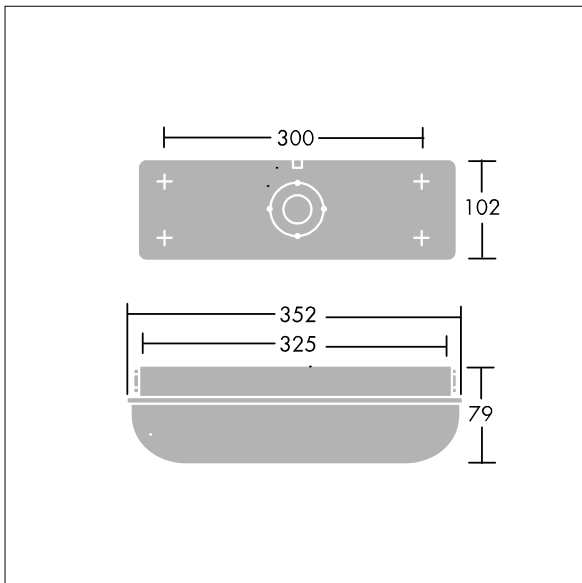

Escort

THORN

96636082 ESCORT I-SLCT 800/1K-840 HF

IP65 IK10      850°C T_a25

A durable, all weather bulkhead for surface mounting.

A self-contained, IP65, weatherproof bulkhead luminaire. Electronic, fixed output control gear. Durable, white, stove enamelled die-cast aluminium body and opal polycarbonate diffuser with vandal resistant screw fixings (Type T25 TORX screwdriver required). Suitable for interior and exterior industrial or public amenity usage. Lumen output selectable via internal switch. Complete with 4000K LED

ambient temperature: 0°C to +25°C

Dimensions: 352 x 102 x 79 mm
Luminaire input power: 7.3 W
Luminaire luminous flux: 800 lm
Luminaire efficacy: 110 lm/W
Weight: 1 kg

TLG_ESCT_F_LEDPDB.jpg

TLG_ESCT_M_LEDLD1.wmf