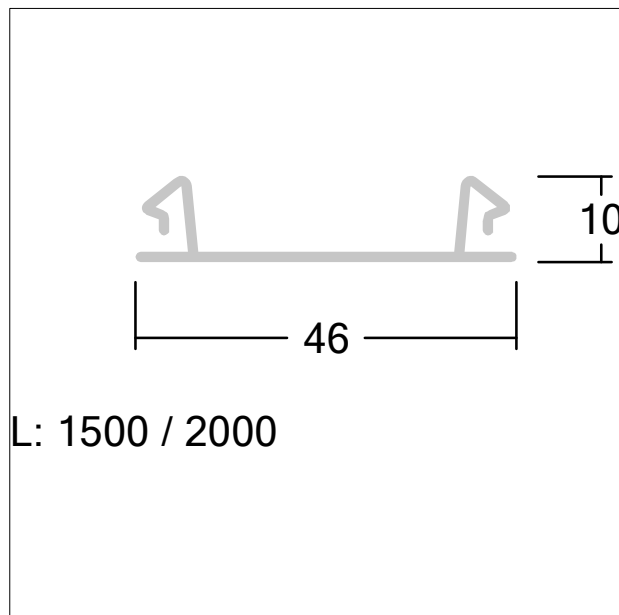

## Cover strips

Cover strips for the mounting rail or cable channel made of plastic polypropylene in white.

Dimensions: 1997 x 46 x 10 mm

Weight: 0.14 kg

ZS\_TEC\_F\_Abdeckstreifen.jpg

TL\_CONTUS\_M\_cover\_strip.wmf