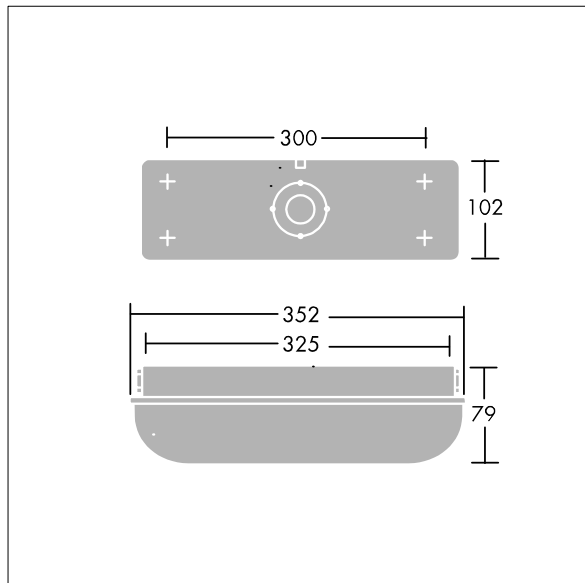

# THORN

IP65	IK10					850°C	T <sub>a</sub> 25
------	------	--	--	--	--	-------	-------------------

A durable, all weather bulkhead for surface mounting.

A self-contained, IP65, weatherproof bulkhead luminaire. Electronic, fixed output control gear. Durable, white, stove enamelled die-cast aluminium body and opal polycarbonate diffuser with vandal resistant screw fixings (Type T25 TORX screwdriver required). Suitable for interior and exterior industrial or public amenity usage. Complete with 4000K LED

ambient temperature: 0°C to +25°C

Dimensions: 352 x 102 x 79 mm  
Luminaire input power: 7.3 W  
Luminaire luminous flux: 800 lm  
Luminaire efficacy: 110 lm/W  
Weight: 1 kg

TLG\_ESCT\_F\_LEDPDB.jpg

TLG\_ESCT\_M\_LEDLD1.wmf