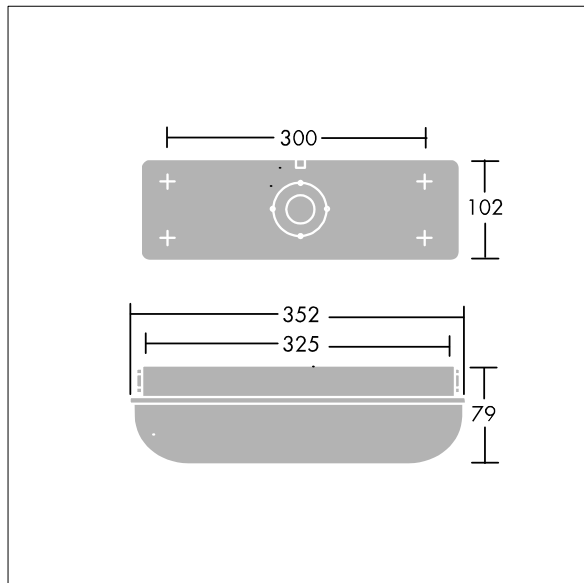

A durable, all weather bulkhead for surface mounting.

A self-contained, IP65, weatherproof bulkhead luminaire. Electronic, fixed output control gear. Durable, white, stove enamelled die-cast aluminium body and opal polycarbonate diffuser with vandal resistant screw fixings (Type T25 TORX screwdriver required). Suitable for interior and exterior industrial or public amenity usage. Complete with 4000K LED

ambient temperature: 0°C to +25°C

Dimensions: 352 x 102 x 79 mm
Luminaire input power: 7.8 W
Luminaire luminous flux: 1000 lm
Luminaire efficacy: 128 lm/W
Weight: 1 kg

TLG_ESCT_F_LEDPDB.jpg

TLG_ESCT_M_LEDLD1.wmf