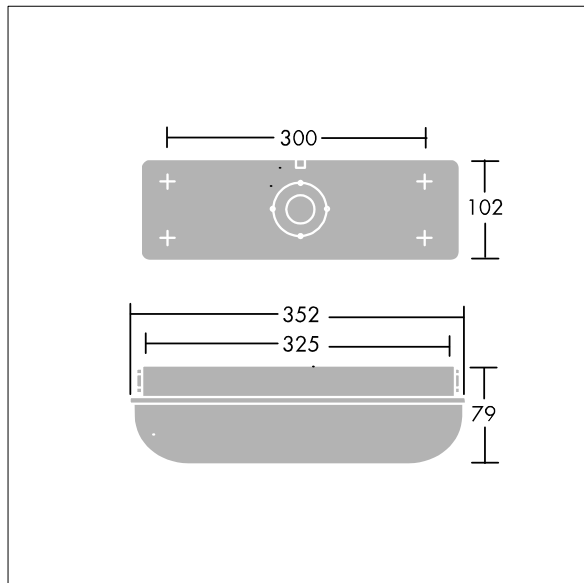

Escort

THORN

96636107 ESCORT 1000-840 HF

IP65	IK10					850°C	T _a 25
------	------	--	--	--	--	-------	-------------------

A durable, all weather bulkhead for surface mounting.

A self-contained, IP65, weatherproof bulkhead luminaire. Electronic, fixed output control gear. Durable, white, stove enamelled die-cast aluminium body and opal polycarbonate diffuser with vandal resistant screw fixings (Type T25 TORX screwdriver required). Suitable for interior and exterior industrial or public amenity usage. Complete with 4000K LED

ambient temperature: 0°C to +25°C

Dimensions: 352 x 102 x 79 mm
Luminaire input power: 7.8 W
Luminaire luminous flux: 1000 lm
Luminaire efficacy: 128 lm/W
Weight: 1 kg

TLG_ESCT_F_LEDPDB.jpg

TLG_ESCT_M_LEDLD1.wmf