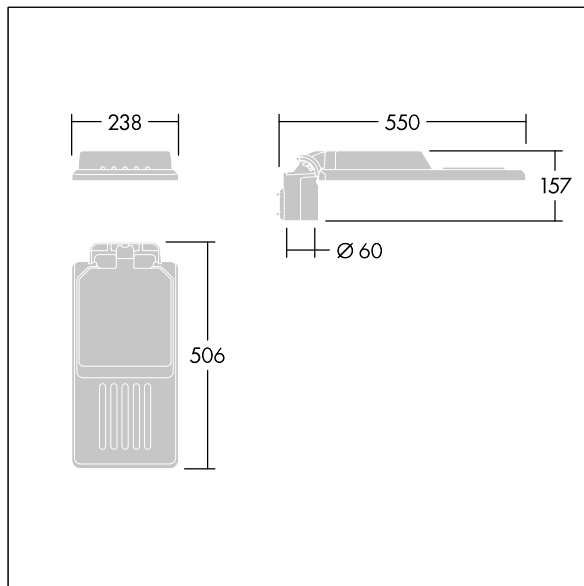

## 96636135 IS S 24L25-730 NR CL1 WS0.3 M60 GY-S

### Isaro

A discrete and flexible road and street lantern with durable high performance. Programmable LED driver, set for fixed output, driving 24 LEDs at 250mA. Body: small size, die-cast aluminium (EN AC-44300), powder coated textured Light grey textured (150) - partly painted. Shaft: Light grey textured (150) - partly painted/unpainted. Cover: Extra White glass. Fixings: stainless steel with anti-galvanic treatment. narrow road optic, with Colour Rendering Index min.: 70, Correlated colour temperature\*: 3000 Kelvin LEDs supplied. Class I electrical, Impact strength: IK08, IP66, Ta max.: 50°C. Supplied with Ø60mm spigot adaptor which can be fitted for post-top (0°/5°/10° tilt) or side-entry (-20°/-15°/-10°/-5°/0° tilt). Pre-wired with 0.3m, 1.5mm<sup>2</sup> H07RN-F cable.

Dimensions: 550 x 238 x 157 mm  
 Luminaire input power: 19 W  
 Luminaire luminous flux: 2960 lm  
 Luminaire efficacy: 156 lm/W  
 Weight: 4.03 kg  
 Scx: 0.041 m<sup>2</sup>

TLG\_ISLC\_F\_S\_ZU\_SR.jpg