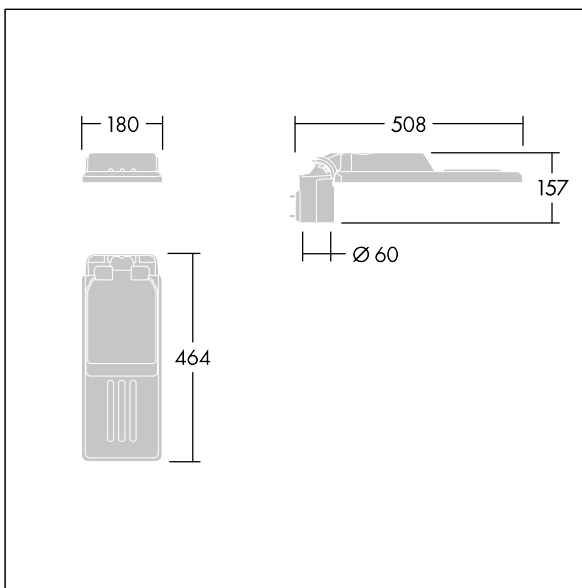

96636150 IS XS 12L70-730 NR CL2 WS0.3 M60 GY-S

Isaro

A discrete and flexible road and street lantern with durable high performance. Programmable LED driver, set for fixed output, driving 12 LEDs at 700mA. Body: extra small size, die-cast aluminium (EN AC-44300), powder coated textured Light grey textured (150) - partly painted. Shaft: Light grey textured (150) - partly painted. Cover: Extra White glass. Fixings: stainless steel with anti-galvanic treatment. narrow road optic, with Colour Rendering Index min.: 70, Correlated colour temperature*: 3000 Kelvin LEDs supplied. Class II electrical, Impact strength: IK08, IP66, Ta max.: 45°C. Supplied with Ø60mm spigot adaptor which can be fitted for post-top (0°/5°/10° tilt) or side-entry (-20°/-15°/-10°/-5°/0° tilt). Pre-wired with 0.3m, 1.5mm² H07RN-F cable.

Dimensions: 508 x 180 x 157 mm
 Luminaire input power: 26.6 W
 Luminaire luminous flux: 3586 lm
 Luminaire efficacy: 135 lm/W
 Weight: 3.13 kg
 Scx: 0.028 m²

TLG_ISLC_F_XS_ZU_SR.jpg

TLG_ISLC_M_XSMTP60.wmf