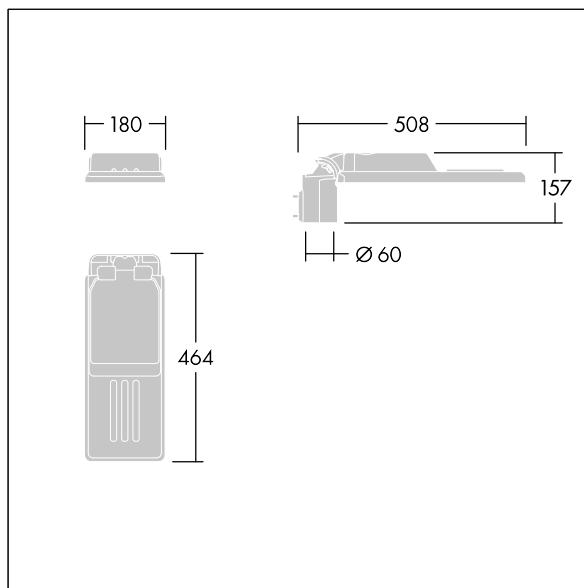

## 96636150 IS XS 12L70-730 NR CL2 WS0.3 M60 GY-S

### Isaro

A discrete and flexible road and street lantern with durable high performance. Programmable LED driver, set for fixed output, driving 12 LEDs at 700mA. Body: extra small size, die-cast aluminium (EN AC-44300), powder coated textured Light grey textured (150) - partly painted. Shaft: Light grey textured (150) - partly painted. Cover: Extra White glass. Fixings: stainless steel with anti-galvanic treatment. narrow road optic, with Colour Rendering Index min.: 70, Correlated colour temperature\*: 3000 Kelvin LEDs supplied. Class II electrical, Impact strength: IK08, IP66, Ta max.: 45°C. Supplied with Ø60mm spigot adaptor which can be fitted for post-top (0°/5°/10° tilt) or side-entry (-20°/-15°/-10°/-5°/0° tilt). Pre-wired with 0.3m, 1.5mm<sup>2</sup> H07RN-F cable.

Dimensions: 508 x 180 x 157 mm  
 Luminaire input power: 26.6 W  
 Luminaire luminous flux: 3586 lm  
 Luminaire efficacy: 135 lm/W  
 Weight: 3.13 kg  
 Scx: 0.028 m<sup>2</sup>

TLG\_ISLC\_F\_XS\_ZU\_SR.jpg