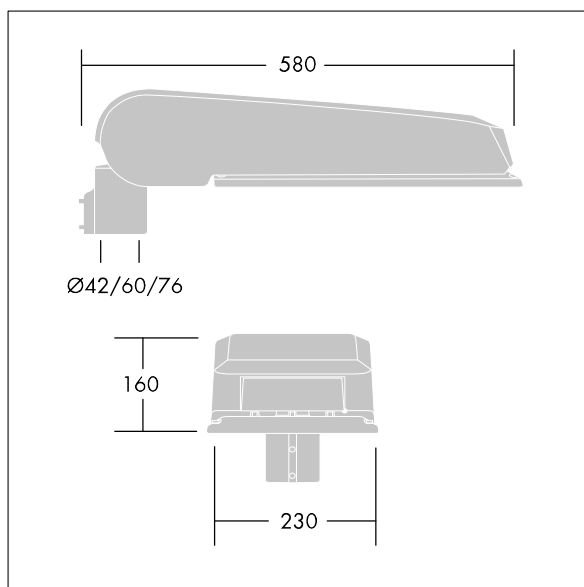

ISO 9223 C5			IP66	IK08						T _a 25
----------------	--	--	------	------	--	--	--	--	--	-------------------

CiviTEQ

A large size LED road lighting lantern with 72 LEDs driven at 350mA with Narrow Road optic. Electronic, fixed output control gear. Class II electrical, IP66, IK08. Housing: die-cast aluminium (EN AC-44300), Light grey 150 sanded textured (close to RAL9006). Enclosure: toughened flat glass. Screws: stainless steel, Ecolubric® treated. Supplied with Ø60mm spigot adaptor which can be fitted for post-top (0°/5°/10° tilt) or side-entry (-20°/-15°/-10°/-5°/0° tilt). BPxyz: Autonomous bi-power reduction (x: hours before midnight, y: hours after midnight, zz: reduction (%)) Complete with 4000K LED. Surge protection: 10kV single pulse common mode and 8kV multipulse common mode and 6kV multipulse differential mode. If permanent DALI system is connected, 6kV multipulse common and differential mode.

Dimensions: 580 x 230 x 160 mm
 Luminaire input power: 73.2 W
 Luminaire luminous flux: 12893 lm
 Luminaire efficacy: 176 lm/W
 Weight: 9.5 kg
 Scx: 0.115 m²

TLG_CTEQ_F_LMTP72LEDPDB.jpg

TLG_CETQ_M_L.wmf