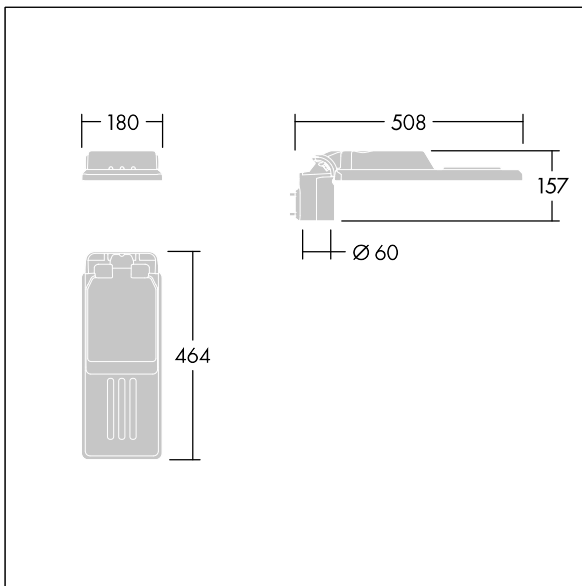

## 96636339 IS XS 24L70-730 NR CL2 WS0.3 M60 GY-S

### Isaro

A discrete and flexible road and street lantern with durable high performance. Programmable LED driver, set for fixed output, driving 24 LEDs at 700mA. Body: extra small size, die-cast aluminium (EN AC-44300), powder coated textured Light grey textured (150) - partly painted. Shaft: Light grey textured (150) - partly painted/unpainted. Cover: Extra White glass. Fixings: stainless steel with anti-galvanic treatment. narrow road optic, with Colour Rendering Index min.: 70, Correlated colour temperature\*: 3000 Kelvin LEDs supplied. Class II electrical, Impact strength: IK08, IP66, Ta max.: °C. Supplied with Ø60mm spigot adaptor which can be fitted for post-top (0°/5°/10° tilt) or side-entry (-20°/-15°/-10°/-5°/0° tilt). Pre-wired with 0.3m, 1.5mm<sup>2</sup> H07RN-F cable.

Dimensions: 508 x 180 x 157 mm  
 Luminaire input power: 51.2 W  
 Luminaire luminous flux: 7018 lm  
 Luminaire efficacy: 137 lm/W  
 Weight: 3.27 kg  
 Scx: 0.028 m<sup>2</sup>

TLG\_ISLC\_F\_XS\_ZU\_SR.jpg