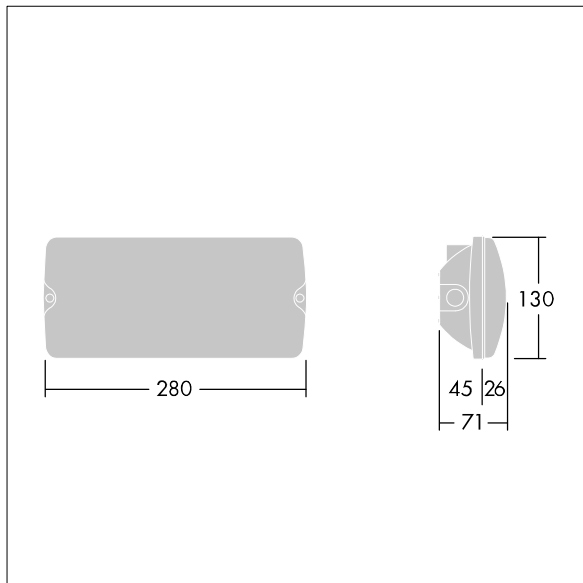

TLG_VYSO_M_LDS.wmf

All values marked with an * are rated values. Thorn uses tried and tested components from leading suppliers, however there may be isolated instances of technology-related failures of individual LEDs during the rated product lifetime. International standards set the tolerance in initial flux and connected load at $\pm 10\%$. Unless stated otherwise, the values apply to an ambient temperature of 25°C.

Thorn Lighting is constantly developing and improving its products. The right is reserved to change specifications without prior notification or public announcement.
© Thorn Lighting