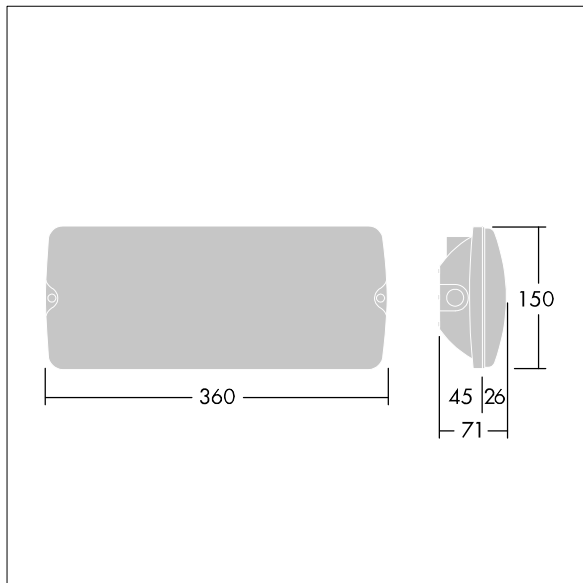

Voyager Solid

THORN

96637560 VOYAGER SOLID L P MS ECP WH

IP65 IK08  T_{a-20}
 $+40$

Voyager Solid

IP65 LED safety luminaire for surface ceiling mounting; semi-recessed mounting possible with optional mounting frame; luminaire for central emergency power supply, for central luminaire monitoring via powerline in connection with eBox system; settable emergency light level; non-maintained and maintained mode possible; addressing alternatively possible visually or via EZ-addressing; cable length from emergency power source to last luminaire: 300 m; housing made of polycarbonate white; cover made of transparent polycarbonate; tool-less 'click' mounting after fitting the housing base; quick fit terminal block, through wiring possible up to 2,5 mm²; zero maintenance thanks to LED technology; service life of 50,000 h; rated supply voltage: 220/240V; luminaire input power: max. 3.2W; degree of protection: IP65, class of protection: SC2; Impact strength: IK08; Dimensions: 360 x 150 x 71 mm; weight: 0.8 kg.

TLG_VYSO_F_OPL.jpg

TLG_VYSO_M_LDL.wmf

All values marked with an * are rated values. Thorn uses tried and tested components from leading suppliers, however there may be isolated instances of technology-related failures of individual LEDs during the rated product lifetime. International standards set the tolerance in initial flux and connected load at $\pm 10\%$. Unless stated otherwise, the values apply to an ambient temperature of 25°C.