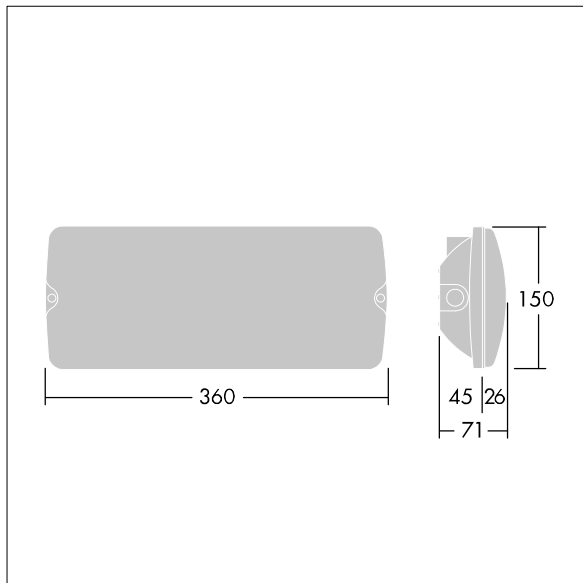

Voyager Solid

THORN

96637561 VOYAGER SOLID L P MS ELP WH

IP65 IK08  T_a-20
+40

Voyager Solid

IP65 LED safety luminaire for surface ceiling mounting; semi-recessed mounting possible with optional mounting frame; luminaire for central emergency power supply, for central luminaire monitoring via powerline in connection with nBox system; settable emergency light level; non-maintained and maintained mode possible; addressing alternatively possible visually or via EZ-addressing; cable length from emergency power source to last luminaire: 200 m; housing made of polycarbonate white; cover made of transparent polycarbonate; tool-less 'click' mounting after fitting the housing base; quick fit terminal block, through wiring possible up to 2,5 mm²; zero maintenance thanks to LED technology; service life of 50,000 h; rated supply voltage: 48V DC; luminaire input power: max. 2.5W; degree of protection: IP65, class of protection: SC2; Impact strength: IK08; Dimensions: 360 x 150 x 71 mm; weight: 0.8 kg.

TLG_VYSO_F_OPL.jpg

TLG_VYSO_M_LDL.wmf

All values marked with an * are rated values. Thorn uses tried and tested components from leading suppliers, however there may be isolated instances of technology-related failures of individual LEDs during the rated product lifetime. International standards set the tolerance in initial flux and connected load at $\pm 10\%$. Unless stated otherwise, the values apply to an ambient temperature of 25°C.