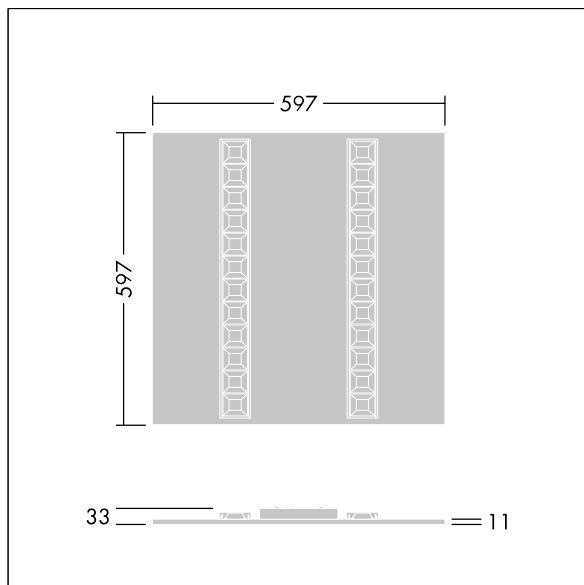

Omega Moduline

96636391 OMEGA M 4800-840 HF WHG Q600

THORN

Omega Moduline

A sustainable LED panel utilising replaceable modular linear LED light sources and driver for office and education applications. Each complete LED module can be easily replaced tool-free and offers a simple click-in mechanism, this allows a change of LED modules at end of life or the change of colour temperature or colour rendering if desired. A combination of deep cells with primary lenses provides high quality lighting with even light distribution and efficient glare control at very high brightness of the LED modules. Electronic, fixed output control gear. Class II electrical, IP20, Impact strength: IK03. Body: white mild sheet steel. LED module reflector finished in white. Suitable for recessed lay in grid ceilings as standard and when combined with additional accessories will allow installation in concealed ceilings, plasterboard ceilings, surface-mounted and suspended. All accessories need to be ordered separately. Rated median useful life: L90 50000 h at 25 °C. Colour Rendering Index min.: 80 Complete with 4000K LED.

Dimensions: 597 x 597 x 33 mm
Luminaire input power: 32.7 W
Luminaire luminous flux: 5000 lm
Luminaire efficacy: 153 lm/W
Weight: 2.52 kg

TLG_OMGM_F_600X600.jpg

TLG_OMGM_M_600X600.wmf

This product contains a light source of energy efficiency class D.