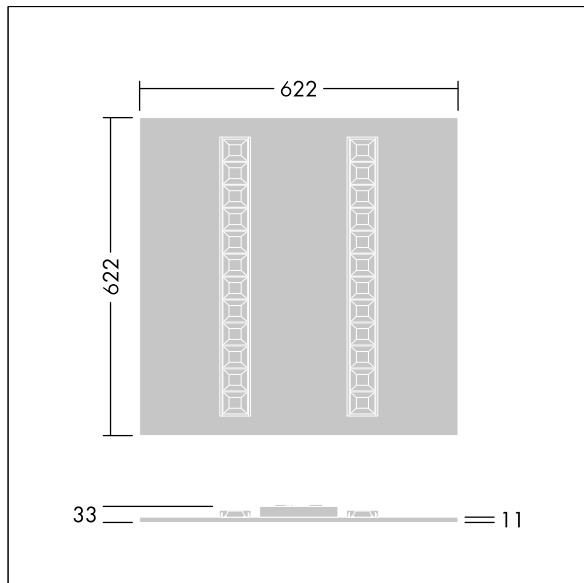

Omega Moduline

96636393 OMEGA M 4800-840 HF WHG Q625

THORN

Omega Moduline

A sustainable LED panel utilising replaceable modular linear LED light sources and driver for office and education applications. Each complete LED module can be easily replaced tool-free and offers a simple click-in mechanism, this allows a change of LED modules at end of life or the change of colour temperature or colour rendering if desired. A combination of deep cells with primary lenses provides high quality lighting with even light distribution and efficient glare control at very high brightness of the LED modules. Electronic, fixed output control gear. Class II electrical, IP20, Impact strength: IK03. Body: white mild sheet steel. LED module reflector finished in white. Suitable for recessed lay in grid ceilings as standard and when combined with additional accessories will allow installation in concealed ceilings, plasterboard ceilings, surface-mounted and suspended. All accessories need to be ordered separately. Rated median useful life: L90 50000 h at 25 °C. Colour Rendering Index min.: 80 Complete with 4000K LED.

Dimensions: 622 x 622 x 33 mm
Luminaire input power: 32.7 W
Luminaire luminous flux: 5000 lm
Luminaire efficacy: 153 lm/W
Weight: 2.65 kg

TLG_OMGM_F_600X600.jpg

TLG_OMGM_M_625X625.wmf

This product contains a light source of energy efficiency class D.