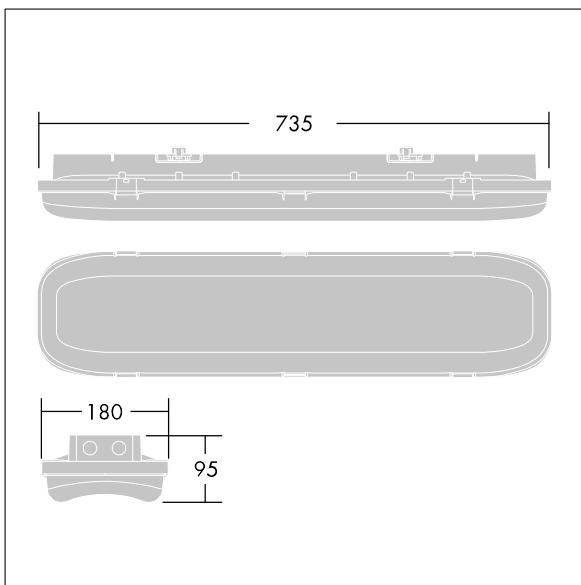

TLG_FORL_M_LED.wmf

This product contains a light source of energy efficiency class C.