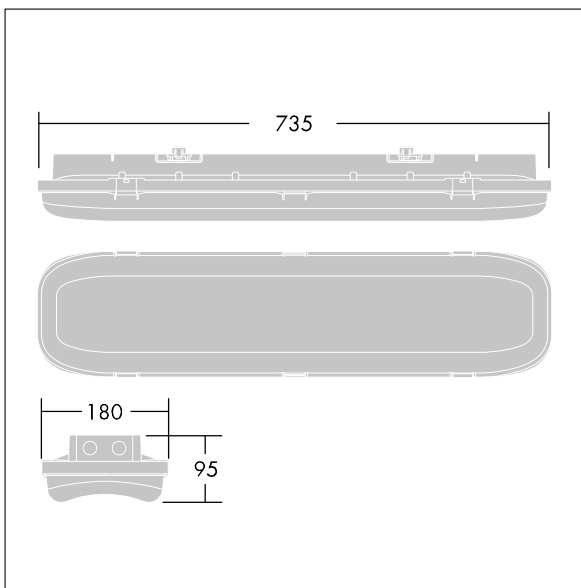

TLG_FORL_M_LED.wmf

All values marked with an * are rated values. Thorn uses tried and tested components from leading suppliers, however there may be isolated instances of technology-related failures of individual LEDs during the rated product lifetime. International standards set the tolerance in initial flux and connected load at ±10%. Unless stated otherwise, the values apply to an ambient temperature of 25°C.

Thorn Lighting is constantly developing and improving its products. The right is reserved to change specifications without prior notification or public announcement.
© Thorn Lighting