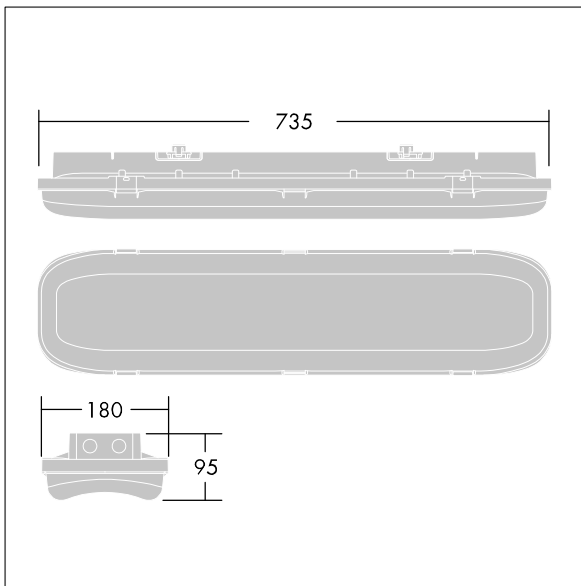

TLG_FORL_M_LED.wmf

All values marked with an * are rated values. Thorn uses tried and tested components from leading suppliers, however there may be isolated instances of technology-related failures of individual LEDs during the rated product lifetime. International standards set the tolerance in initial flux and connected load at ±10%. Unless stated otherwise, the values apply to an ambient temperature of 25°C.

Thorn Lighting is constantly developing and improving its products. The right is reserved to change specifications without prior notification or public announcement.
© Thorn Lighting