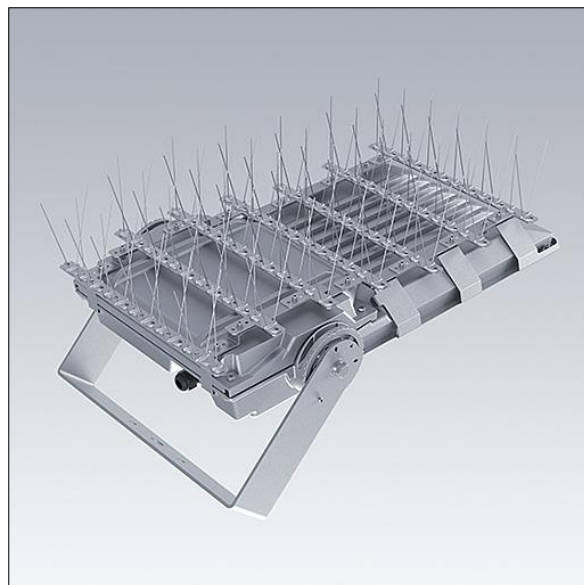

Areaflood Pro 2

96636422 AFP2 BIRD DETERRENT LARGE

THORN

Areaflood Pro 2

Bird deterrent for Areaflood Pro 2 Large. Spiked accessory to deter birds from landing on top of floodlights which may cause damage or corrosion. This is highly recommended for coastal environments and mandatory in some regions. Note: 2 kits required for Areaflood Pro 2 Double Large.

TLG_AFP2_F_BD2.jpg