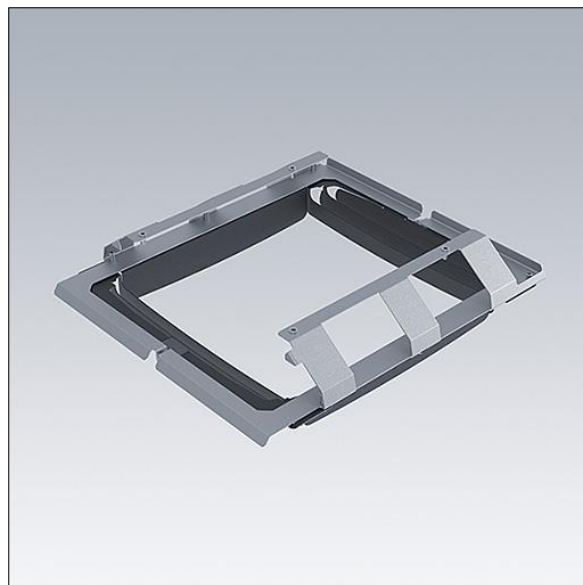

## 96636425 AFP2 EXTERNAL LOUVERS MEDIUM

THORN

### Areaflood Pro 2

Louvre kit for Areaflood Pro 2 Medium. The light can be cut-off from the front, back, left or right and there is also the possibility to do all at the same time due to the careful design. Suitable for installation before or after installation on site. Finished black (close to RAL9005). Note: 2 kits required for Areaflood Pro 2 Double Medium.