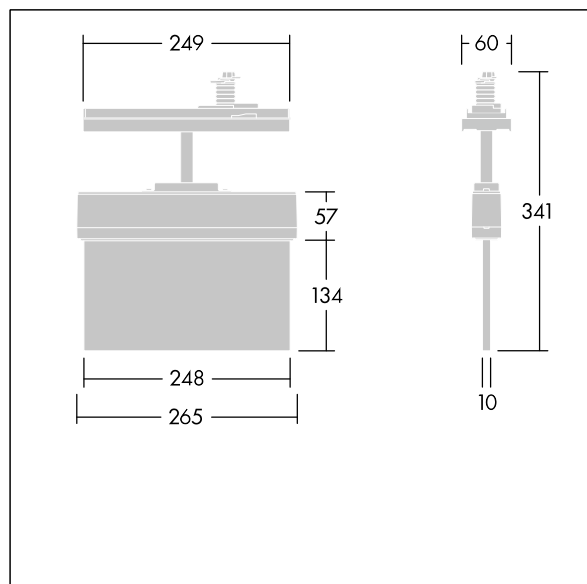

TLG_VYST_M_115_CONTUS.wmf

All values marked with an * are rated values. Unless stated otherwise, the values apply to an ambient temperature of 25°C.

Thorn Lighting is constantly developing and improving its products. The right is reserved to change specifications without prior notification or public announcement.
© Thorn Lighting