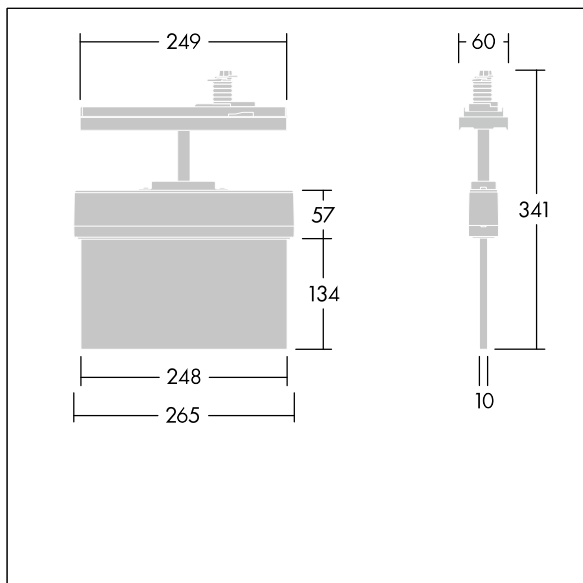

Voyager Style

THORN

96636576 VOYAGER STYLE 115 CON ECD P WH

T_a -5 +30	IP20	IK03	CE	T_a 0 +35
-----------------	------	------	----	----------------

Voyager Style

Ultra slim LED escape sign luminaire; Luminaire for central emergency light supply, for single luminaire monitoring via DALI (DALI-2 certified), settable emergency light level; Non-maintained and maintained mode settable via the central battery system; housing made of polycarbonate ; luminaire easy to install; supplied with a set of ISO 7010 mountable direction signs (left, right, up, down and blank) for viewing from a maximum distance of 23 m; mounting of signs with discrete mounting pins; zero maintenance thanks to LED technology; service life of 50,000 h at constant luminous flux; uniform backlighting of pictogram; luminance > 500 cd/m² in the white region; Power supply: 220/240 V AC; Luminaire input power: 2.8 W; degree of protection: IP20, class of protection: Class II electrical; Impact strength: Impact strength: IK03; Dimensions: 266 x 37 x 295 mm; weight: 0.81 kg

TLG_VYST_F_115_UP_CONTUS.jpg

TLG_VYST_M_115_CONTUS.wmf

All values marked with an * are rated values. Unless stated otherwise, the values apply to an ambient temperature of 25°C.

Thorn Lighting is constantly developing and improving its products. The right is reserved to change specifications without prior notification or public announcement.
© Thorn Lighting