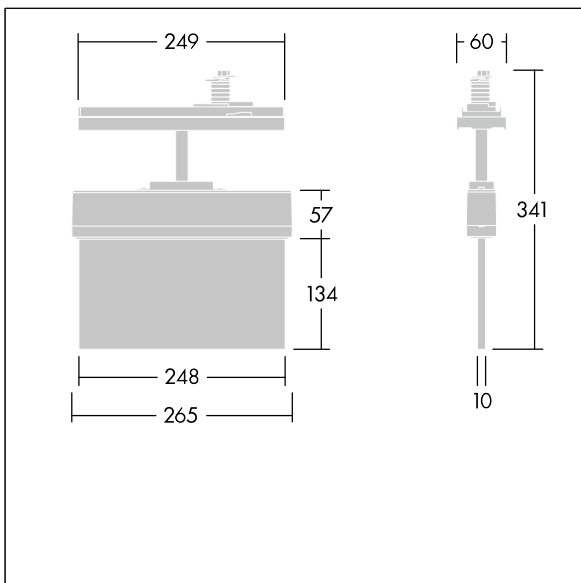

TLG_VYST_M_115_CONTUS.wmf