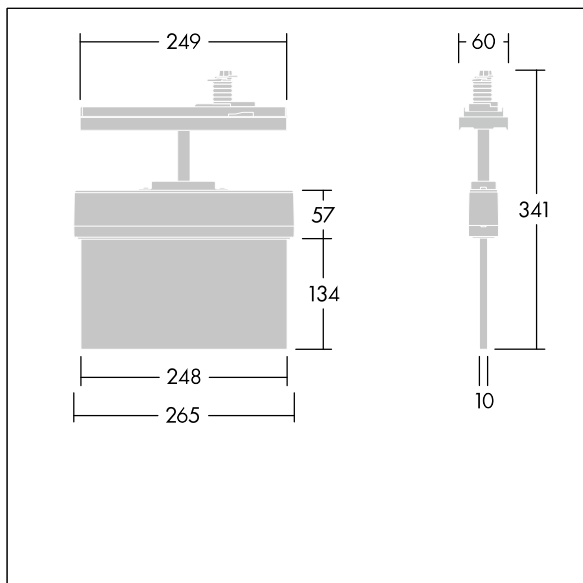

TLG_VYST_M_115_CONTUS.wmf

All values marked with an * are rated values. Unless stated otherwise, the values apply to an ambient temperature of 25°C.

Thorn Lighting is constantly developing and improving its products. The right is reserved to change specifications without prior notification or public announcement.
© Thorn Lighting