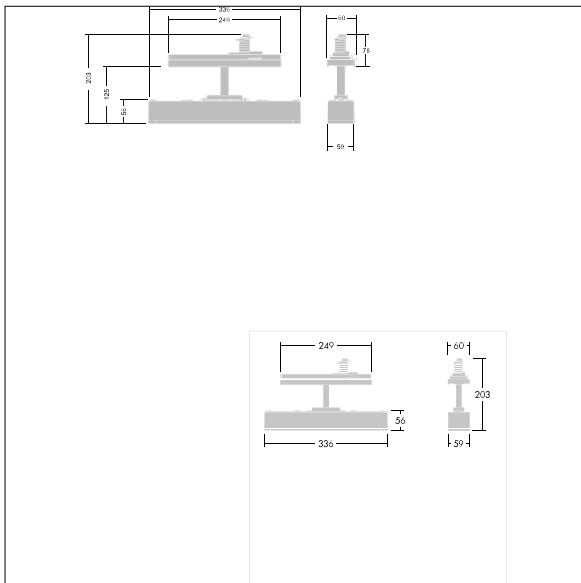

Voyager One

THORN

96636591 VOYAGER ONE P CON ANT ECD WH

IP20 IK03   T_a -10
+40

Voyager One

Slim IP20 LED emergency lighting luminaire; Luminaire for central emergency light supply, for single luminaire monitoring via DALI (DALI-2 certified), settable emergency light level; non-maintained and maintained mode possible; addressing also alternatively possible visually or via EZ-addressing; Cable length from emergency power source to last luminaire: 300 m; additional click-optics optimised for escape routes and open areas from higher mounting heights available; Click in legends for viewing from a maximum distance of 23 m and 30 m available to convert to escape sign luminaire; housing made of polycarbonate white; cover mode of transparent polycarbonate; Tool-less 'click' mounting; zero maintenance thanks to LED technology; service life of 50,000 h at constant luminous flux; Power supply: 220/240 V AC; Luminaire input power: 4.3 W; IP20; class of protection: SC2; Impact strength: IK03; Dimensions: 336 x 59 x 158 mm; weight: 0.52 kg

TLG_VOYO_F_CONTUS.jpg

TLG_VOYO_M_CONTUS.wmf

All values marked with an * are rated values. Thorn uses tried and tested components from leading suppliers, however there may be isolated instances of technology-related failures of individual LEDs during the rated product lifetime. International standards set the tolerance in initial flux and connected load at $\pm 10\%$. Unless stated otherwise, the values apply to an ambient temperature of 25°C.