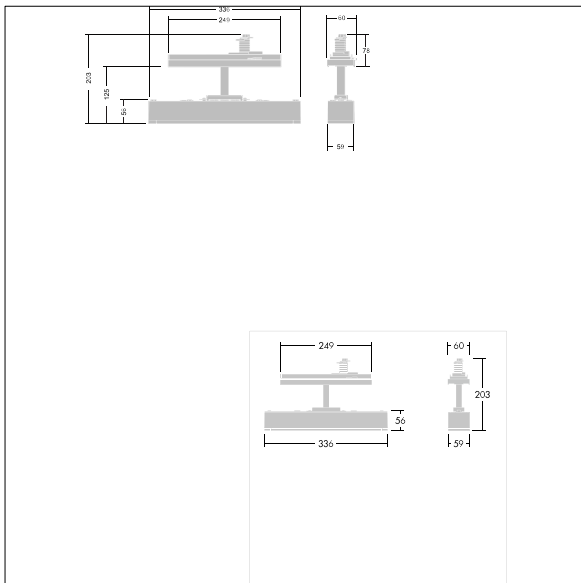

Voyager One

THORN

96636592 VOYAGER ONE P CON ANT ECP WH

IP20 IK03   T_a-10
+40

Voyager One

Slim IP20 LED emergency lighting luminaire; Luminaire for central emergency light supply, for single monitoring of the luminaire via Powerline in connection with the eBox System, settable emergency light level; non-maintained and maintained mode possible; ; Cable length from emergency power source to last luminaire: 300 m; additional click-optics optimised for escape routes and open areas from higher mounting heights available; Click in legends for viewing from a maximum distance of 23 m and 30 m available to convert to escape sign luminaire; housing made of polycarbonate white; cover mode of transparent polycarbonate; Tool-less 'click' mounting; zero maintenance thanks to LED technology; service life of 50,000 h at constant luminous flux; Power supply: 220/240 V AC; Luminaire input power: 4.2 W; IP20; class of protection: SC2; Impact strength: IK03; Dimensions: 336 x 59 x 158 mm; weight: 0.54 kg

TLG_VOYO_F_CONTUS.jpg

TLG_VOYO_M_CONTUS.wmf

All values marked with an * are rated values. Thorn uses tried and tested components from leading suppliers, however there may be isolated instances of technology-related failures of individual LEDs during the rated product lifetime. International standards set the tolerance in initial flux and connected load at $\pm 10\%$. Unless stated otherwise, the values apply to an ambient temperature of 25°C.