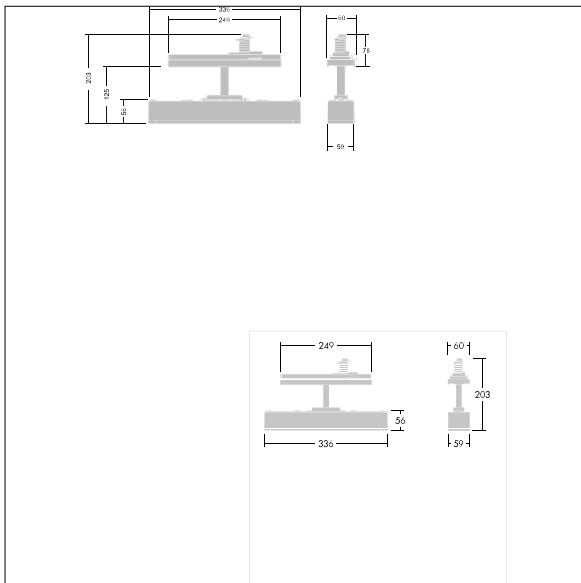

TLG_VOYO_M_CONTUS.wmf

All values marked with an * are rated values. Thorn uses tried and tested components from leading suppliers, however there may be isolated instances of technology-related failures of individual LEDs during the rated product lifetime. International standards set the tolerance in initial flux and connected load at $\pm 10\%$. Unless stated otherwise, the values apply to an ambient temperature of 25°C.

Thorn Lighting is constantly developing and improving its products. The right is reserved to change specifications without prior notification or public announcement.
© Thorn Lighting