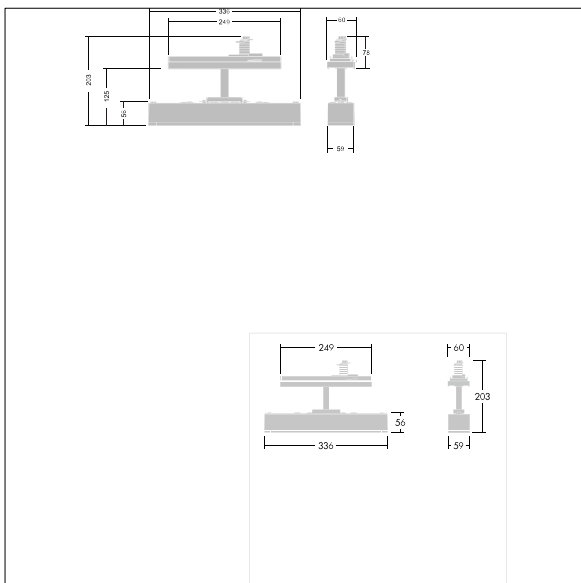

Voyager One

THORN

96636594 VOYAGER ONE CON ANT ECC WH

IP20	IK03			T _a -10 +40
------	------	--	--	---------------------------

Voyager One

Slim IP20 LED emergency lighting luminaire; Luminaire for central emergency light supply, with circuit monitoring, without single monitoring of the luminaire; ; ; Cable length from emergency power source to last luminaire: 300 m; additional click-optics optimised for escape routes and open areas from higher mounting heights available; Click in legends for viewing from a maximum distance of 23 m and 30 m available to convert to escape sign luminaire; housing made of polycarbonate white; cover mode of transparent polycarbonate; Tool-less 'click' mounting; zero maintenance thanks to LED technology; service life of 50,000 h at constant luminous flux; Power supply: 220/240 V AC; Luminaire input power: 4 W; IP20; class of protection: SC2; Impact strength: IK03; Dimensions: 336 x 59 x 158 mm; weight: 0.5 kg

TLG_VOYO_F_CONTUS.jpg

TLG_VOYO_M_CONTUS.wmf

All values marked with an * are rated values. Thorn uses tried and tested components from leading suppliers, however there may be isolated instances of technology-related failures of individual LEDs during the rated product lifetime. International standards set the tolerance in initial flux and connected load at $\pm 10\%$. Unless stated otherwise, the values apply to an ambient temperature of 25°C.