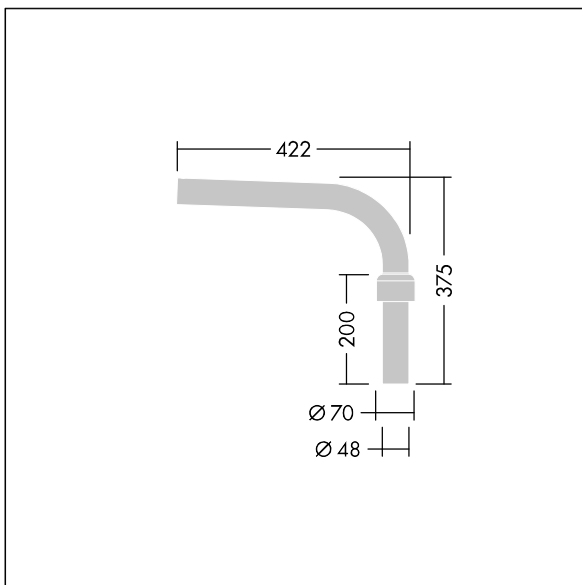

TLG_VCTR_M_ACC5585.wmf

All values marked with an * are rated values. Unless stated otherwise, the values apply to an ambient temperature of 25°C.

Thorn Lighting is constantly developing and improving its products. The right is reserved to change specifications without prior notification or public announcement.
© Thorn Lighting