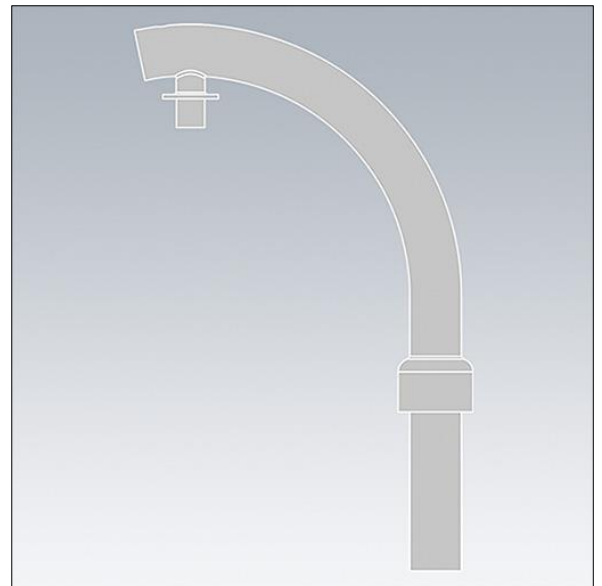

## 96006741 VICTOR SEMI HOOK 7401B R230

THORN

### Victor

Victor Ø48 semi-hook shape R250mm bracket, to be mounted on Ø60 shaft.

TLG\_VCTR\_F\_ACC6741.jpg

TLG\_VCTR\_M\_ACC6741.wmf

All values marked with an \* are rated values. Unless stated otherwise, the values apply to an ambient temperature of 25°C.