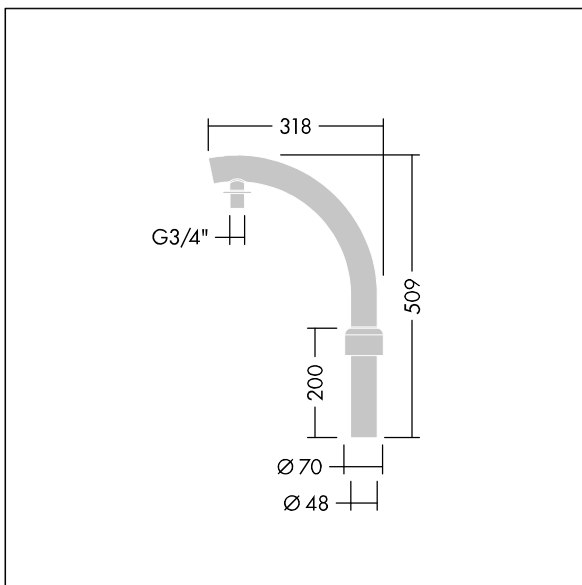

## 96006741 VICTOR SEMI HOOK 7401B R230

THORN

### Victor

Victor Ø48 semi-hook shape R250mm bracket, to be mounted on Ø60 shaft.

TLG\_VCTR\_F\_ACC6741.jpg

TLG\_VCTR\_M\_ACC6741.wmf

All values marked with an \* are rated values. Unless stated otherwise, the values apply to an ambient temperature of 25°C.