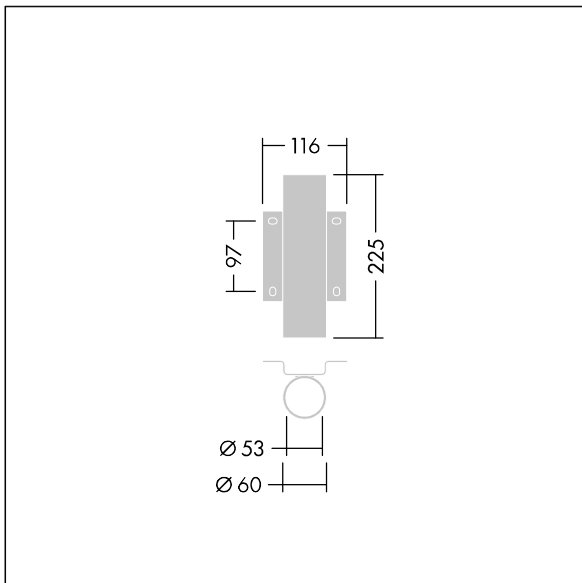

Victor

96006750 WALL BRACKET FOR HOOK OR SEMI HOOK GRY

THORN

Victor

Victor bracket.

TLG_VCTR_F_ACC6750.jpg

TLG_VCTR_M_ACC6750.wmf

All values marked with an * are rated values. Unless stated otherwise, the values apply to an ambient temperature of 25°C.